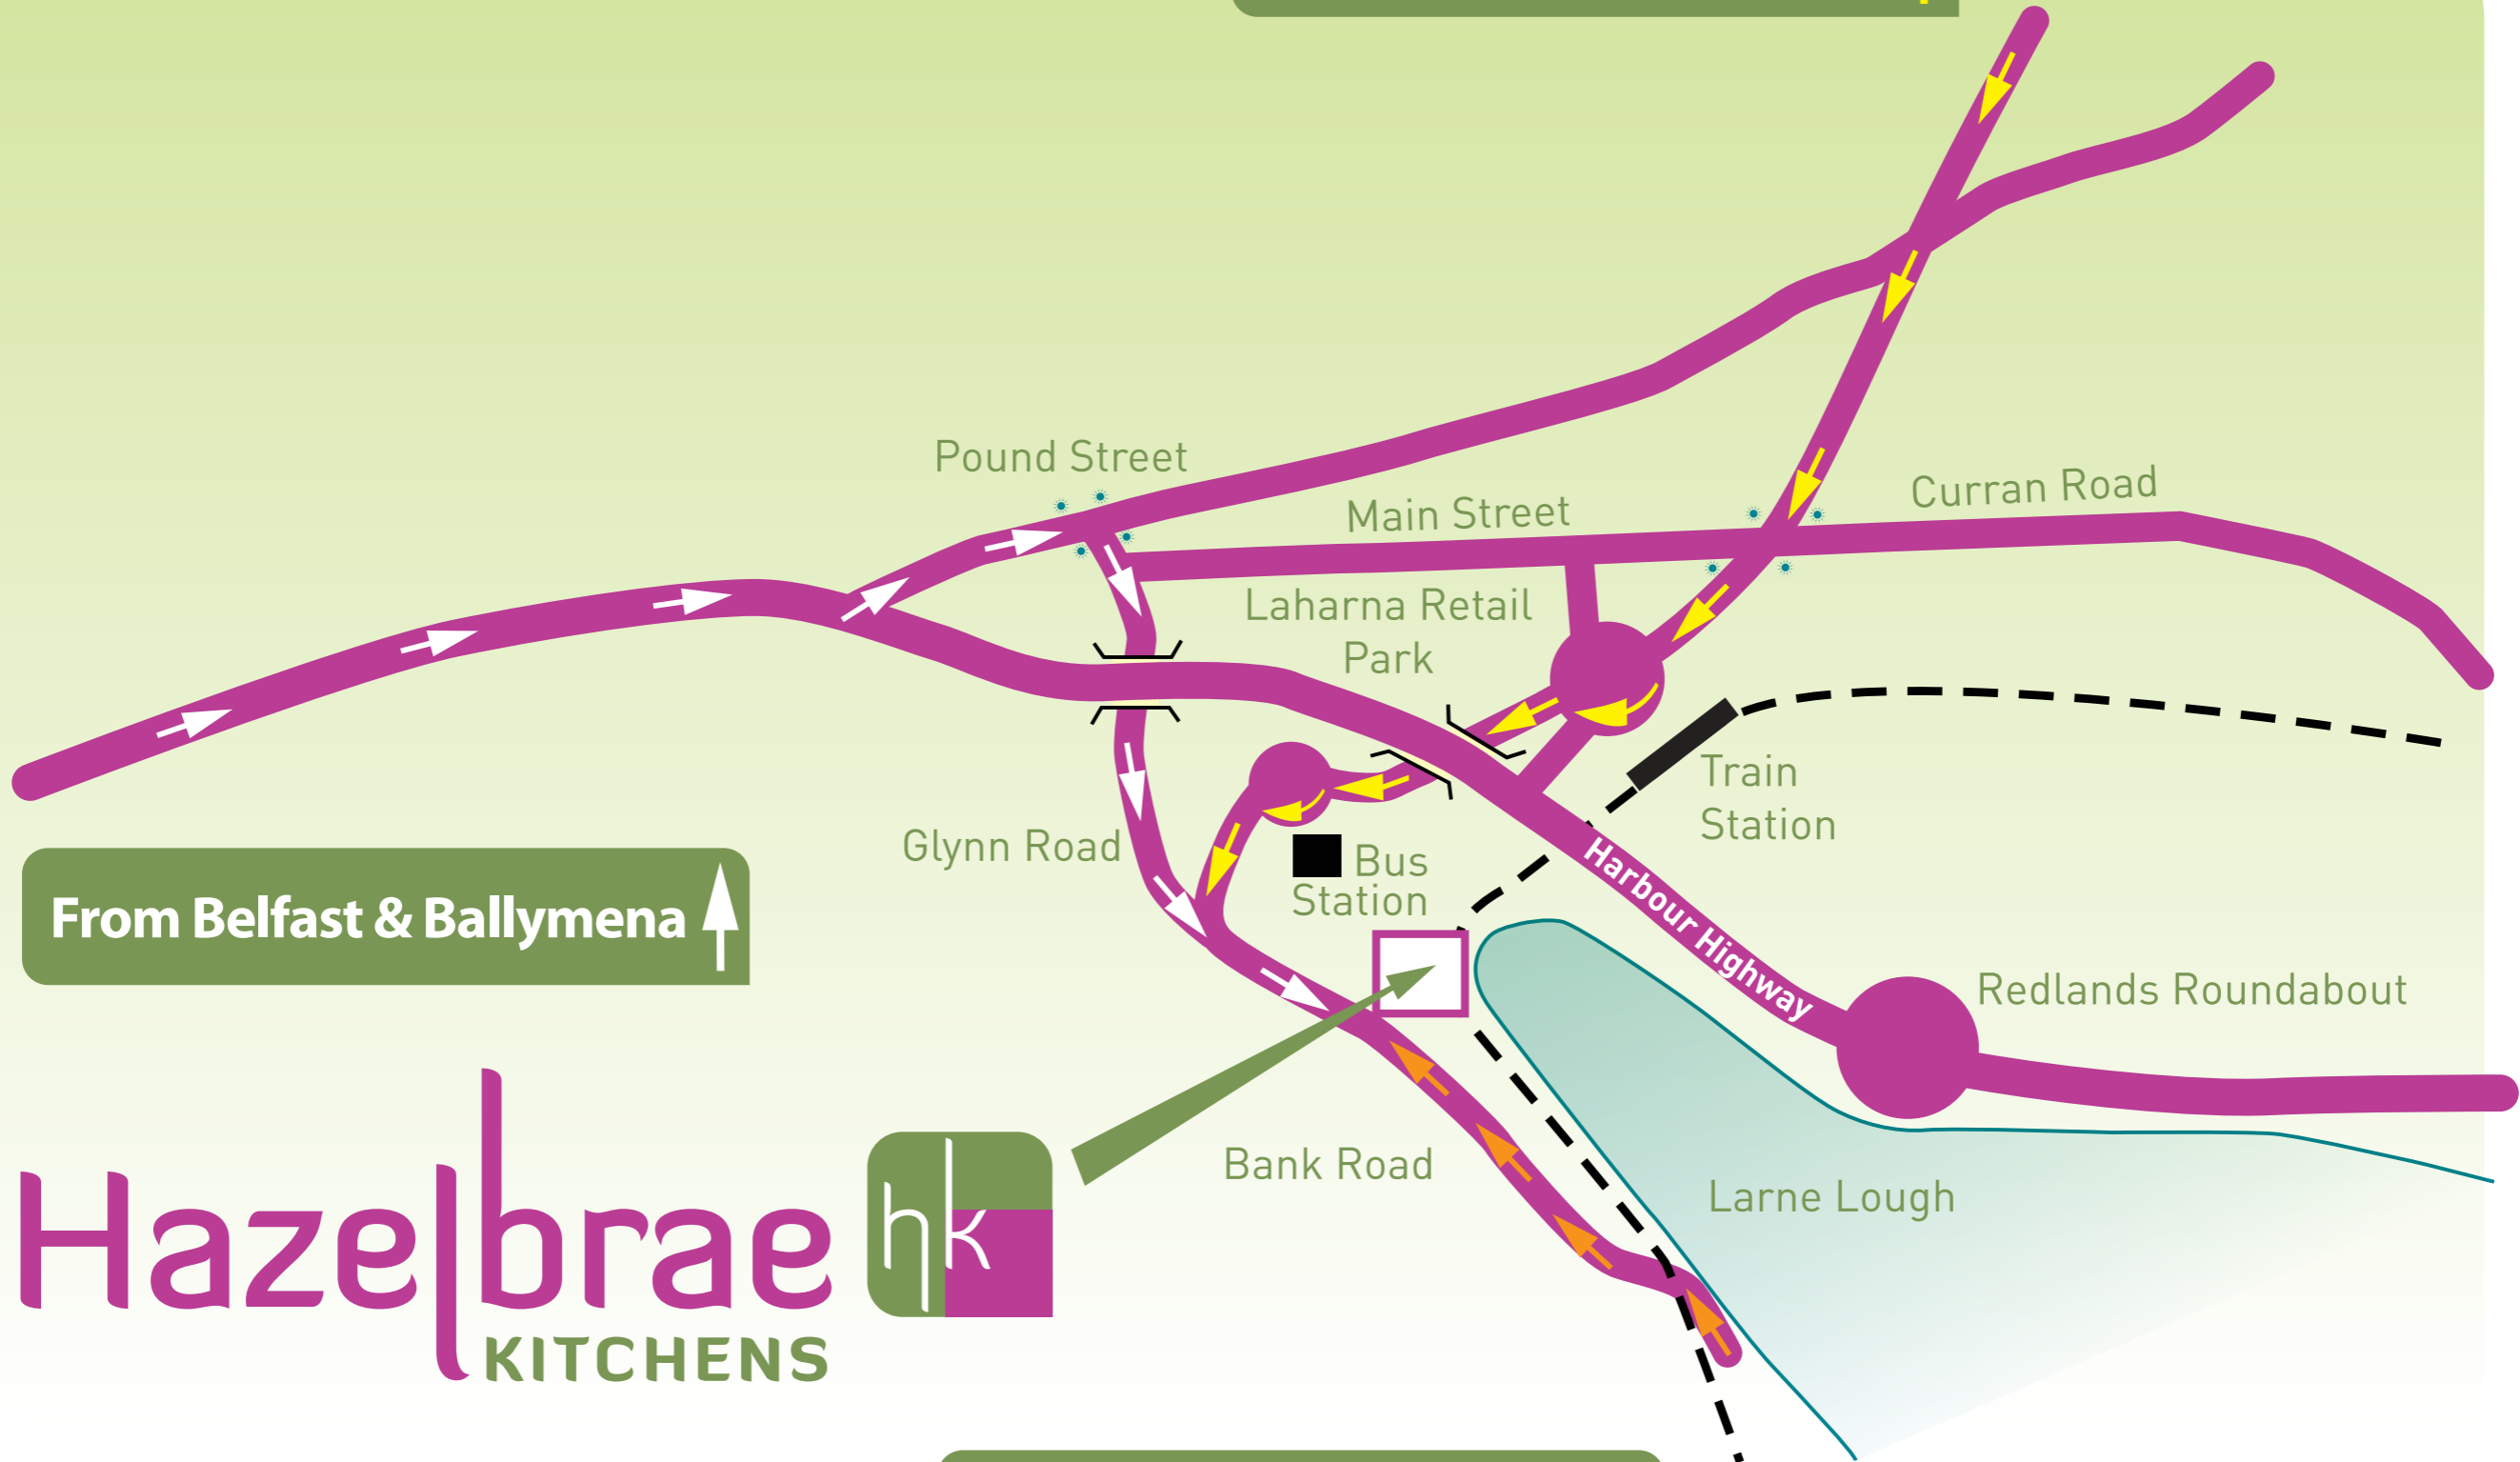

From Glenarm & Carnlough

From Belfast & Ballymena

Hazelbrae hk
KITCHENS

From Carrickfergus & Belfast

Unit 55, Ledcom Industrial Estate,
Bank Road, Larne, Northern Ireland
BT40 3AW

Tel: (028) 2827 0000
Fax: (028) 2827 0000
Email: info@hazelbrae.biz

Showroom opening hours

Mon-Fri 9.30am-5pm
Sat 9.30am-3pm

Open during lunchtime